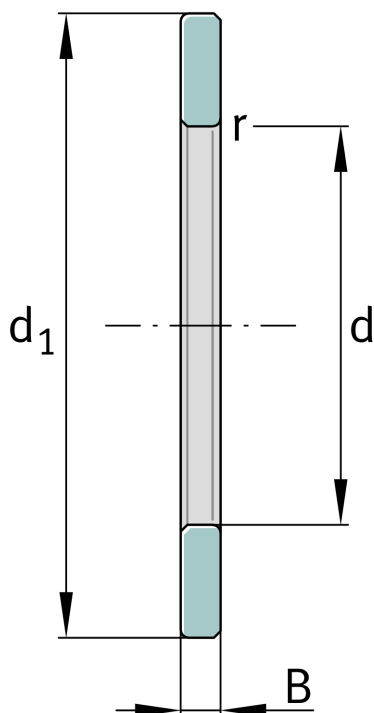

**WS81107**

Shaft locating washer

Schaeffler ID:  
0000252670000Axial cylindrical roller bearings 811, single  
direction, comprising K811, GS, WS

## Technical information

**Main Dimensions & Performance Data**

d	35 mm	Bore diameter
d <sub>1</sub>	52 mm	Lip diameter shaft washer
B	3.5 mm	Height shaft washer
	29.5 g	Weight

**Mounting dimensions**

r <sub>min</sub>	0.6 mm	minimum chamfer dimension
------------------	--------	---------------------------